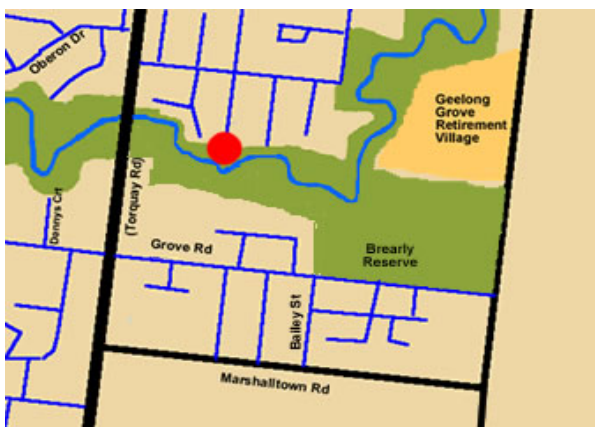

and

presents

a fun morning for all the family.

National Tree Day

Sunday, July 27th (9.00 – 12 noon)

All the family can help us plant
trees, shrubs and grasses

The plant site is on
Waurm Ponds Creek at
the end of Francis St.